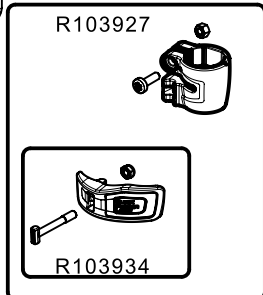

Tool (TORX T25) included in:

- Spare part R103926
- Spare part R103927
- Spare part R11088127

R002,36

R108802L9
for MVMXPRO500
R108802L10
for MVMXPRO500US

R11088127

R1088121B

R1088124B

BOX set of 6