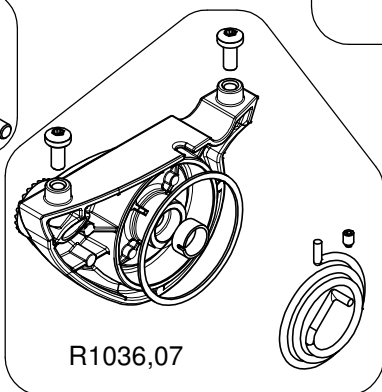

Tool (TORX T25) included in:

- Spare part R103926
- Spare part R103927
- Spare part R11088127

R002,36

R108802L9
for MVMXPRO500
R108802L10
for MVMXPRO500US

R11088127

R1088121B

R1088124B

BOX set of 6

R1036,94

R1036,11
set of 10

R1036,07

R1036,10
set of 5

R1036,27

R1036,48
set of 5

R503,89

R1036,04