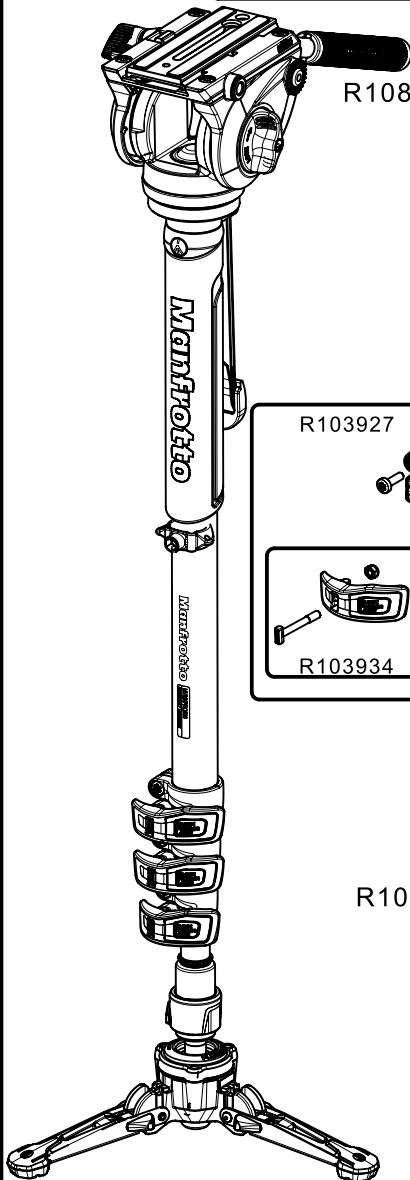

Tool (TORX T25) included in:

- Spare part R103926
- Spare part R103927
- Spare part R11088127

R002,36

R108802L9
for MVMXPRO500
R108802L10
for MVMXPRO500US

R11088127

R1088121B

R1088124B

BOX set of 6

RI110595,01 for MVMXPRO500
RI110595,02 for MVMXPRO500US

Manfrotto
Imagine More

art. 500PLONG

R3,7640
set of 40

R3,4939,2

R1036,19
set of 5

R1036,91

R1036,17
set of 10