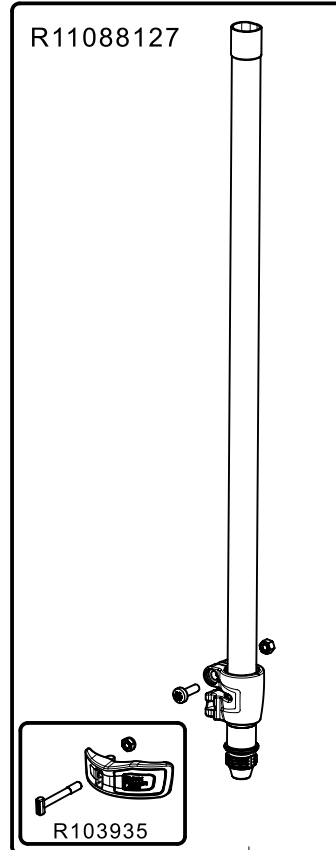

Tool (TORX T25) included in:

- Spare part R103926
- Spare part R103927
- Spare part R11088127

R002,36

R108802L9
for MVMXPRO500
R108802L10
for MVMXPRO500US

R11088127

R1088121B

R1088124B

BOX set of 6

RI110595,01 for MVMXPRO500
RI110595,02 for MVMXPRO500US

Manfrotto
Imagine More

art. 500PLONG

R3,7640
set of 40

R3,4939,2

R1036,19
set of 5

R1036,91

R1036,17
set of 10

R1036,94

R1036,11
set of 10

R1036,07

R1036,10
set of 5

R1036,27

R1036,48
set of 5

R503,89

R1036,04