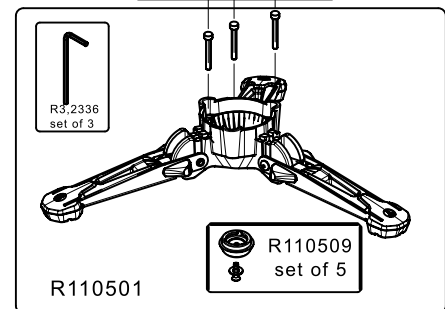

Tool (TORX T25) included in:

- Spare part R103926
- Spare part R103927
- Spare part R11088127

R002,36

R108802L9
for MVMXPRO500
R108802L10
for MVMXPRO500US

R11088127

R1088121B

R1088124B

BOX set of 6

R1036,94

R1036,11
set of 10

R1036,07

R1036,10
set of 5

R1036,27

R1036,48
set of 5

R503,89

R1036,04