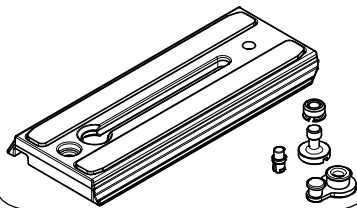

Manfrotto
Imagine More

art. 500PLONG