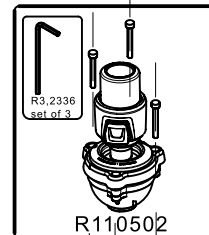

Tool (TORX T25) included in:

- Spare part R103926
- Spare part R103927
- Spare part R11088127

R002,36

R108802L9
for MVMXPRO500
R108802L10
for MVMXPRO500US

R11088127

R1088121B

R1088124B

BOX set of 6