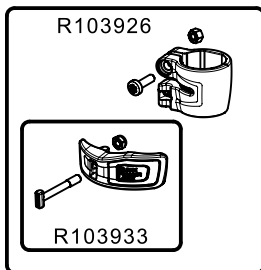

Tool (TORX T25) included in:

- Spare part R103926
- Spare part R103927
- Spare part R11088127

R002,36

R108802L9
for MVMXPRO500
R108802L10
for MVMXPRO500US

R11088127

R1088121B

R1088124B

BOX set of 6